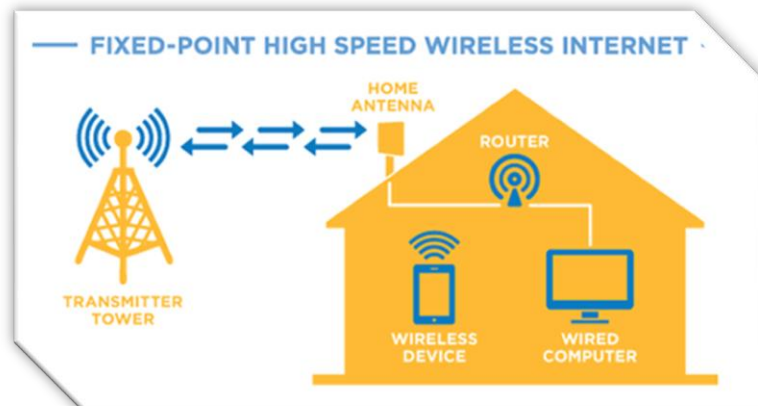

How to connect multiple computers with Airway Broadband connection?

Airway Broadband Internet connection will install a single Ethernet jack inside your home. If you have more than one computer, you will need to purchase your own wireless **wi-fi router**. A router acts as a splitter, allowing up to four computers to be plugged in directly, and it also wirelessly sends your Internet signal throughout your home to any computer or laptop with a wireless card. An 802.11g wireless router typically can be purchased from any computer or office supply store.